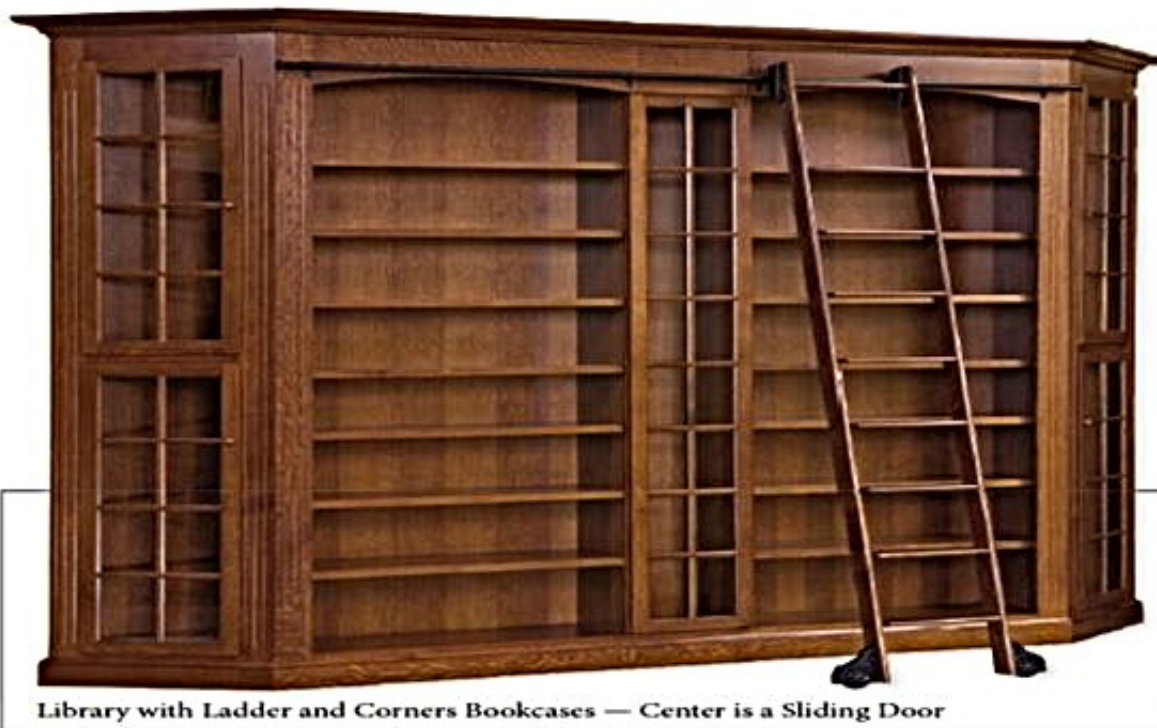

Alta Desk
Shown: 38" X 64" X 30"h

T³ Custom Furniture – Case Goods

Bald Mountain Console

Shown: Mahogany

W 84 x D 26 x H 34

Belleaye Desk

Shown: 54" X 28" X 30"

Solid Walnut Slab, 2 1/2" Thick

www.wooden-furniture.com

Park City - Desk
Oak Solids, veneers & Steel
Shown: 66" X 28"d X 30"h

Sugar Mountain Desk w File

Shown: Walnut
24" d X 60" w X 30" d

Sugarloaf - Desk and File
Rift Oak Solids
Shown: Desk: 54" X 24" X 30"
File: 16" X 20" X 22"h

Library with Ladder and Corners Bookcases — Center is a Sliding Door

This is an example of one of our Customer's Dreams

They had a Dream—we helped bring it to a Reality.

We're always looking for more Dreams...

PEDESTAL

Fits underneath desk shell
1 box drawer & 1 file drawer
Full extension sidemount drawer slides
Comes Standard with Casters
Shown in: Quarteroak Oak
Finish: 108

PEDESTAL WITH RIGHT ST

Fits underneath desk shell
1 box drawer & 1 file drawer
Full extension sidemount drawer slides
Comes Standard with Casters
Open storage behind drawers
Shown in: Quarteroak Oak
Finish: 108