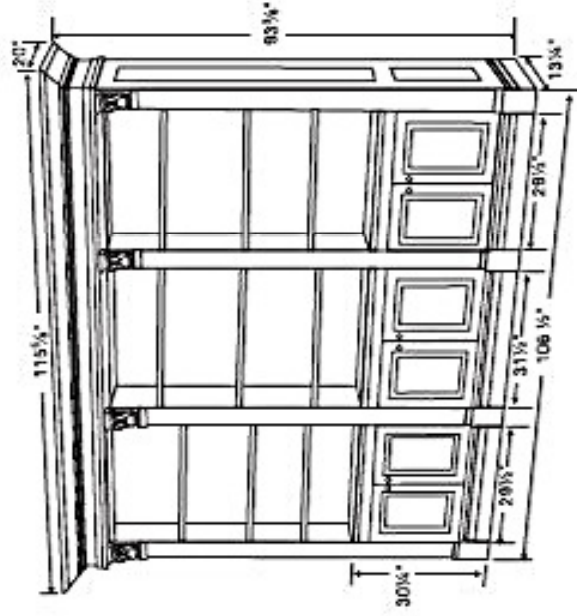

Triple #6540