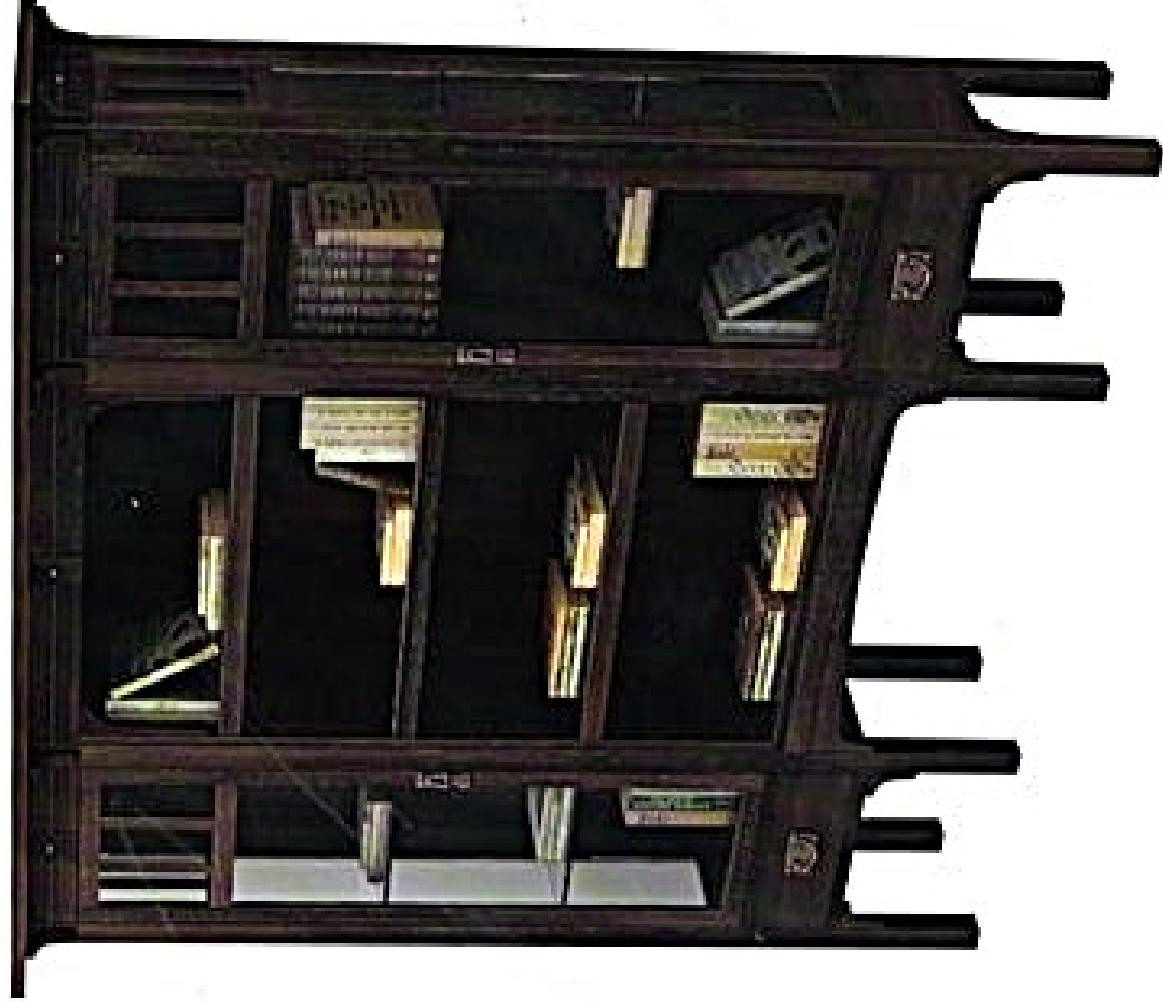

Alta Desk
Shown: 38" X 64" X 30"h

T³ Custom Furniture – Case Goods

Bald Mountain Console

Shown: Mahogany

W 84 x D 26 x H 34

Belleaye Desk

Shown: 54" X 28" X 30"

Solid Walnut Slab, 2 1/2" Thick

Single #6541

T³ Custom Furniture – Case Goods

BLACK MOUNTAIN BOOK CABINET/DISPLAY

36"W 80"H 17"D

Shown in: Quarter-sawn Oak

Standard Hardware

Black Mountain Book Cabinet

Mt Saint Saviour Day Bed

China Peak Day Bed

Shown: Maple
36"d X 72"w X 20"d

T³ Custom Furniture – Case Goods

Silver Mt. Desks

shown with pedestal:

This hardware is standard items on these 2 facing desks

DESK shown with quantity 2

PEDESTAL

PEDESTAL

Fits underneath desk shell
1 box drawer & 1 file drawer
Full extension sidemount drawer slides
Comes Standard with Casters
Shown in: Quarteroak Oak
Finish: 108

PEDESTAL WITH RIGHT ST

Fits underneath desk shell
1 box drawer & 1 file drawer
Full extension sidemount drawer slides
Comes Standard with Casters
Open storage behind drawers
Shown in: Quarteroak Oak
Finish: 108